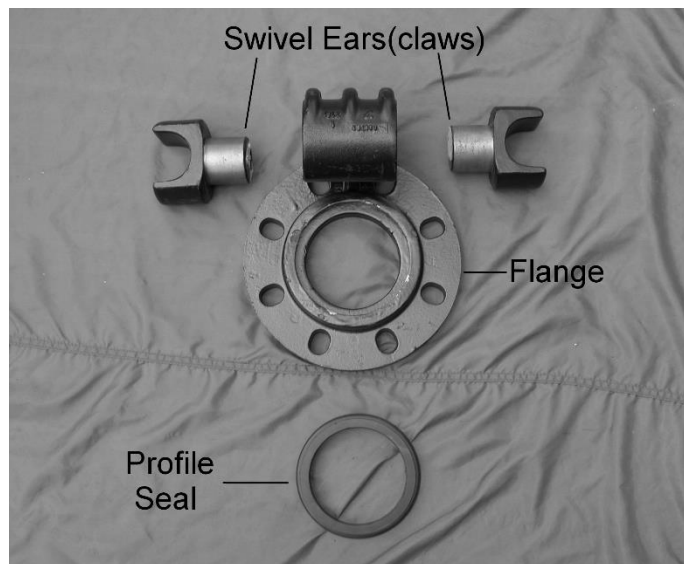

Technical Pages

ABSTRACT

HOMA offers two styles of guide claw, with the major difference between the two being the addition of “swivel ears” to ease the guidance of the pump during descent. This document will identify the components of the two styles. Please review them before placing a replacement parts order.

Swivel

Cast