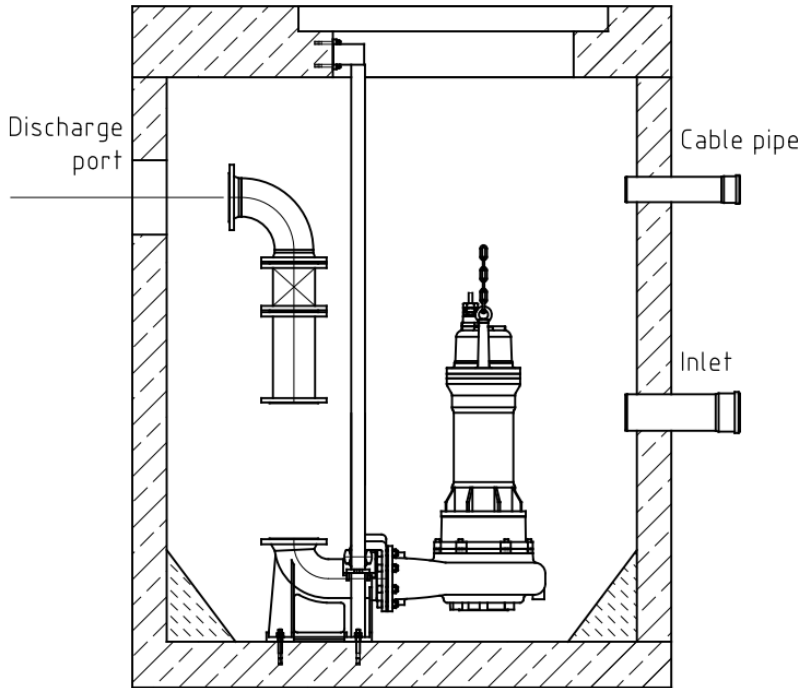

Technical Pages

Duplex Arrangement

Simplex Arrangement

Model	Dimensional Minimums (Inches)		
	Centerline Separation (A)	Duplex Basin Diameter (B)	Simplex Basin Diameter (C)
AMS644/6 250-300	27 1/2	72	60
AMX644/6 260-310	27 1/4	72	60
AMX644/6 330-370	32	72	60
AV(X)644/6 300-358	27 1/4	72	60
AK634/6 260-290	27 1/2	72	60
AK634/6 310-355	35	96	60