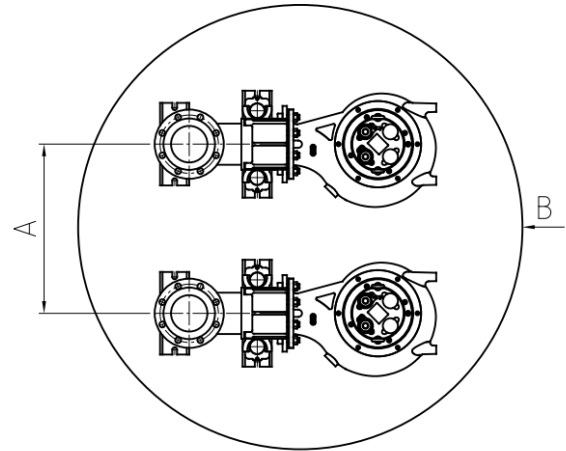

Technical Pages

Duplex Arrangement

Simplex Arrangement

Model	Dimensional Minimums (Inches)		
	Centerline Separation (A)	Duplex Basin Diameter (B)	Simplex Basin Diameter (C)
AMS644/6 250-300	27 1/2	72	60
AMX644/6 260-310	27 1/4	72	60
AMX644/6 330-370	32	72	60
AV(X)644/6 300-358	27 1/4	72	60
AK634/6 260-290	27 1/2	72	60
AK634/6 310-355	35	96	60