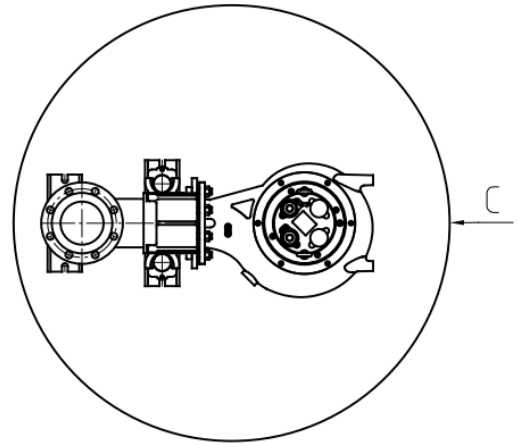

Technical Pages

Duplex Arrangement

Simplex Arrangement

Model	Dimensional Minimums (Inches)		
	Centerline Separation (A)	Duplex Basin Diameter (B)	Simplex Basin Diameter (C)
AMS644/6 250-300	27 1/2	72	60
AMX644/6 260-310	27 1/4	72	60
AMX644/6 330-370	32	72	60
AV(X)644/6 300-358	27 1/4	72	60
AK634/6 260-290	27 1/2	72	60
AK634/6 310-355	35	96	60