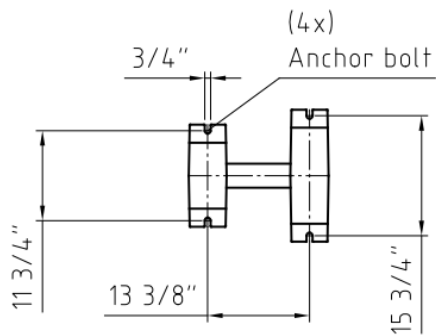

Technical Pages

Duplex Arrangement

Simplex Arrangement

Model	Dimensional Minimums (Inches)		
	Centerline Separation (A)	Duplex Basin Diameter (B)	Simplex Basin Diameter (C)
AMS644/6 250-300	27 1/2	72	60
AMX644/6 260-310	27 1/4	72	60
AMX644/6 330-370	32	72	60
AV(X)644/6 300-358	27 1/4	72	60
AK634/6 260-290	27 1/2	72	60
AK634/6 310-355	35	96	60